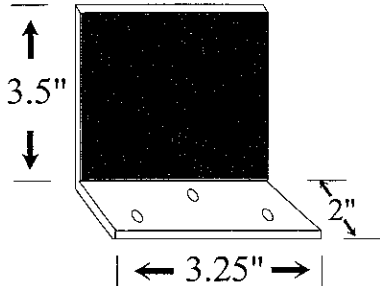

ARTUK Corp.

FLEXIBLE BARRIER MARKERS

FB-33

FB-331: *Reflective 1-Side*

FB-332: *Reflective 2-Sides*