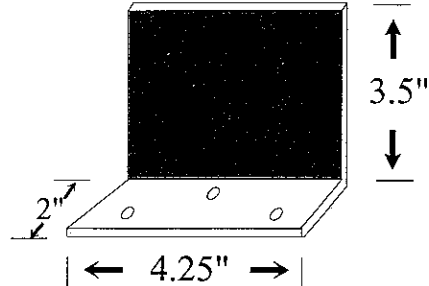

FB-34

FB-341: *Reflective 1-Side*

FB-342: *Reflective 2-Sides*

ARTUK **FB Series Markers** shall meet the minimum specific intensity requirements as follows:

	Observation Angle <i>Degrees</i>	Entrance Angle <i>Degrees</i>	Specific Intensity <i>Candle Power/Foot Candle</i>	
FB-33	0.2	-4	Amber	56
FB-33	0.2	30	Amber	36
FB-33	0.2	-4	White	94
FB-33	0.2	30	White	60
FB-34	0.2	-4	Amber	75
FB-34	0.2	30	Amber	48
FB-34	0.2	-4	White	125
FB-34	0.2	30	White	80

Application Rate: **FB-33's** 50 Units/Tube of 11 OZ Adhesive Cement
FB-34's 35 Units/Tube of 11 OZ Adhesive Cement

The marker body is made of high impact polycarbonate .090" (2.3 mm) thick.